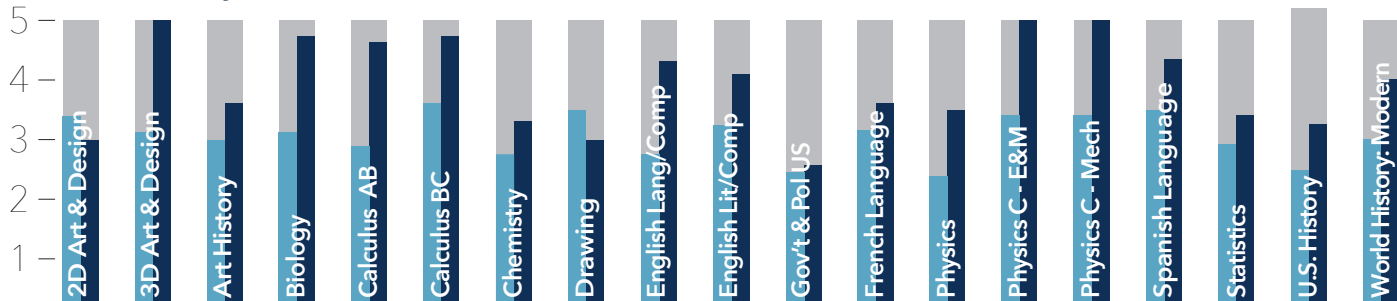

ACADEMIC INFORMATION AND TESTING RESULTS

UNWEIGHTED GRADE DISTRIBUTION FOR CLASS OF 2023 END OF JUNIOR YEAR

GPA	NO.
>4.0	14
3.67-3.99	25
3.33-3.66	19
3.00-3.32	10
2.5-2.99	3

MID-50% TEST SCORES

CLASS	NO.	SAT TOTAL	ACT COMP	NATIONAL MERIT F/C
2019	92	1190-1410	26-32	6/2
2020	82	1180-1500	26-32	11/0
2021*	70	1120-1340	23-32	5/2
2022*	76	1130-1440	24-33	8/4

ACT (67) - CLASS OF 2022

SUBJECT	MID 50%
ENGLISH	25-35
MATH	24-33
READING	27-35
SCIENCE	25-33
COMPOSITE	24-33

SAT (34) - CLASS OF 2022

SUBJECT	MID 50%
EBRW	560-730
MATH	540-730
EBRW + MATH	1130-1440

AP GUIDANCE

Randolph limits the number of Advanced Placement courses that each student may take. Ninth and tenth graders rarely take AP courses. Eleventh graders may take up to three courses;

Twelfth graders may take up to four courses. Students may petition to take one additional Advanced Placement course beyond this limit.

Results of May 2022 AP Placement Examinations (AP EXAMINATION IS REQUIRED OF ALL ENROLLED STUDENTS)

Number of Students in Each Class

Global Average Randolph Average

*These test scores reflect testing availability and test-optional policies due to COVID-19.